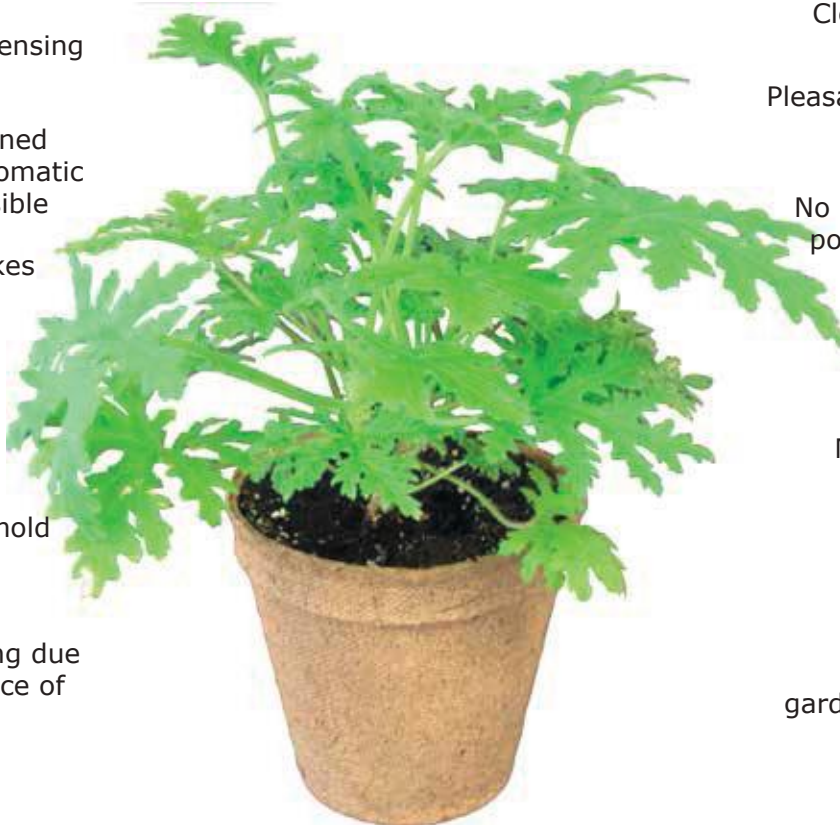

The Jiffy R2 has kept most of the original 'Jiffypot' characteristics, using peat and wood pulp as main ingredients. What is different from the original pot is an added characteristic, keeping the pot dry, even though it is exposed to water or humid substrate. The dryness of the container, persists for a period depending on the ambient humidity, irrigation, substrate and temperature, however, Jiffypot R2 maintains its rigid form and clean surface long enough to produce herbs, bedding plants, or any other plant to be sold to the retail market in a 100% biodegradable container offering the ultimate in '**Degradable Durability**'.

The Jiffypot R2 can be considered as an alternative for any plant currently grown in a plastic pot.

Jiffy®

It's all about the roots

Jiffypot® R2

Degradable Durability

Patent Pending

Jiffypot R2 has the following advantages

In Production:

- Easy to use in automatic dispensing equipment
- Due to maintained rigid form, automatic spacing is possible
- Rigid form makes packing easier
- No nitrogen binding
- No growth of mold or fungus
- No root spiraling due to coarse surface of inner pot